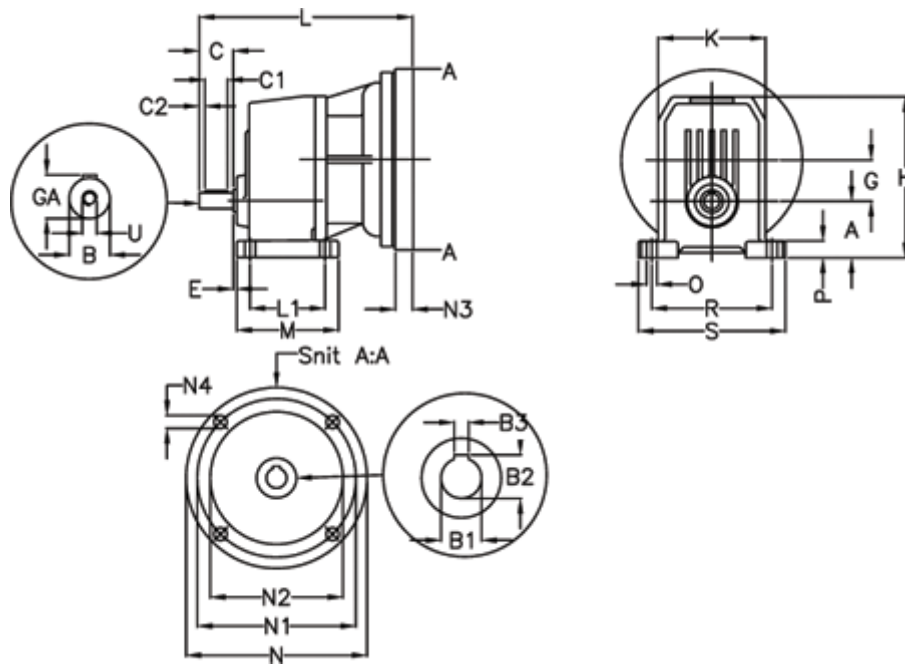

Article number: 40550400611240

Description: Single Stage Helical Gear
S 401-6,1-P100B5

Measures

A = 70	E = 23.0	M = 165.0	R = 180
B = 28	F = 8x7x50	N = 250	S = 215
B1 = 28	G = 61.7	N1 = 215	U = M8
B2 = 31.3	GA = 31.0	N2 = 180	
B3 = 8	H = 224.5	N3 = -	
C = 60	K = 155	N4 = M12x16	
C1 = 50	L = 304	O = 14	
C2 = 5	L1 = 125.0	P = 21.0	